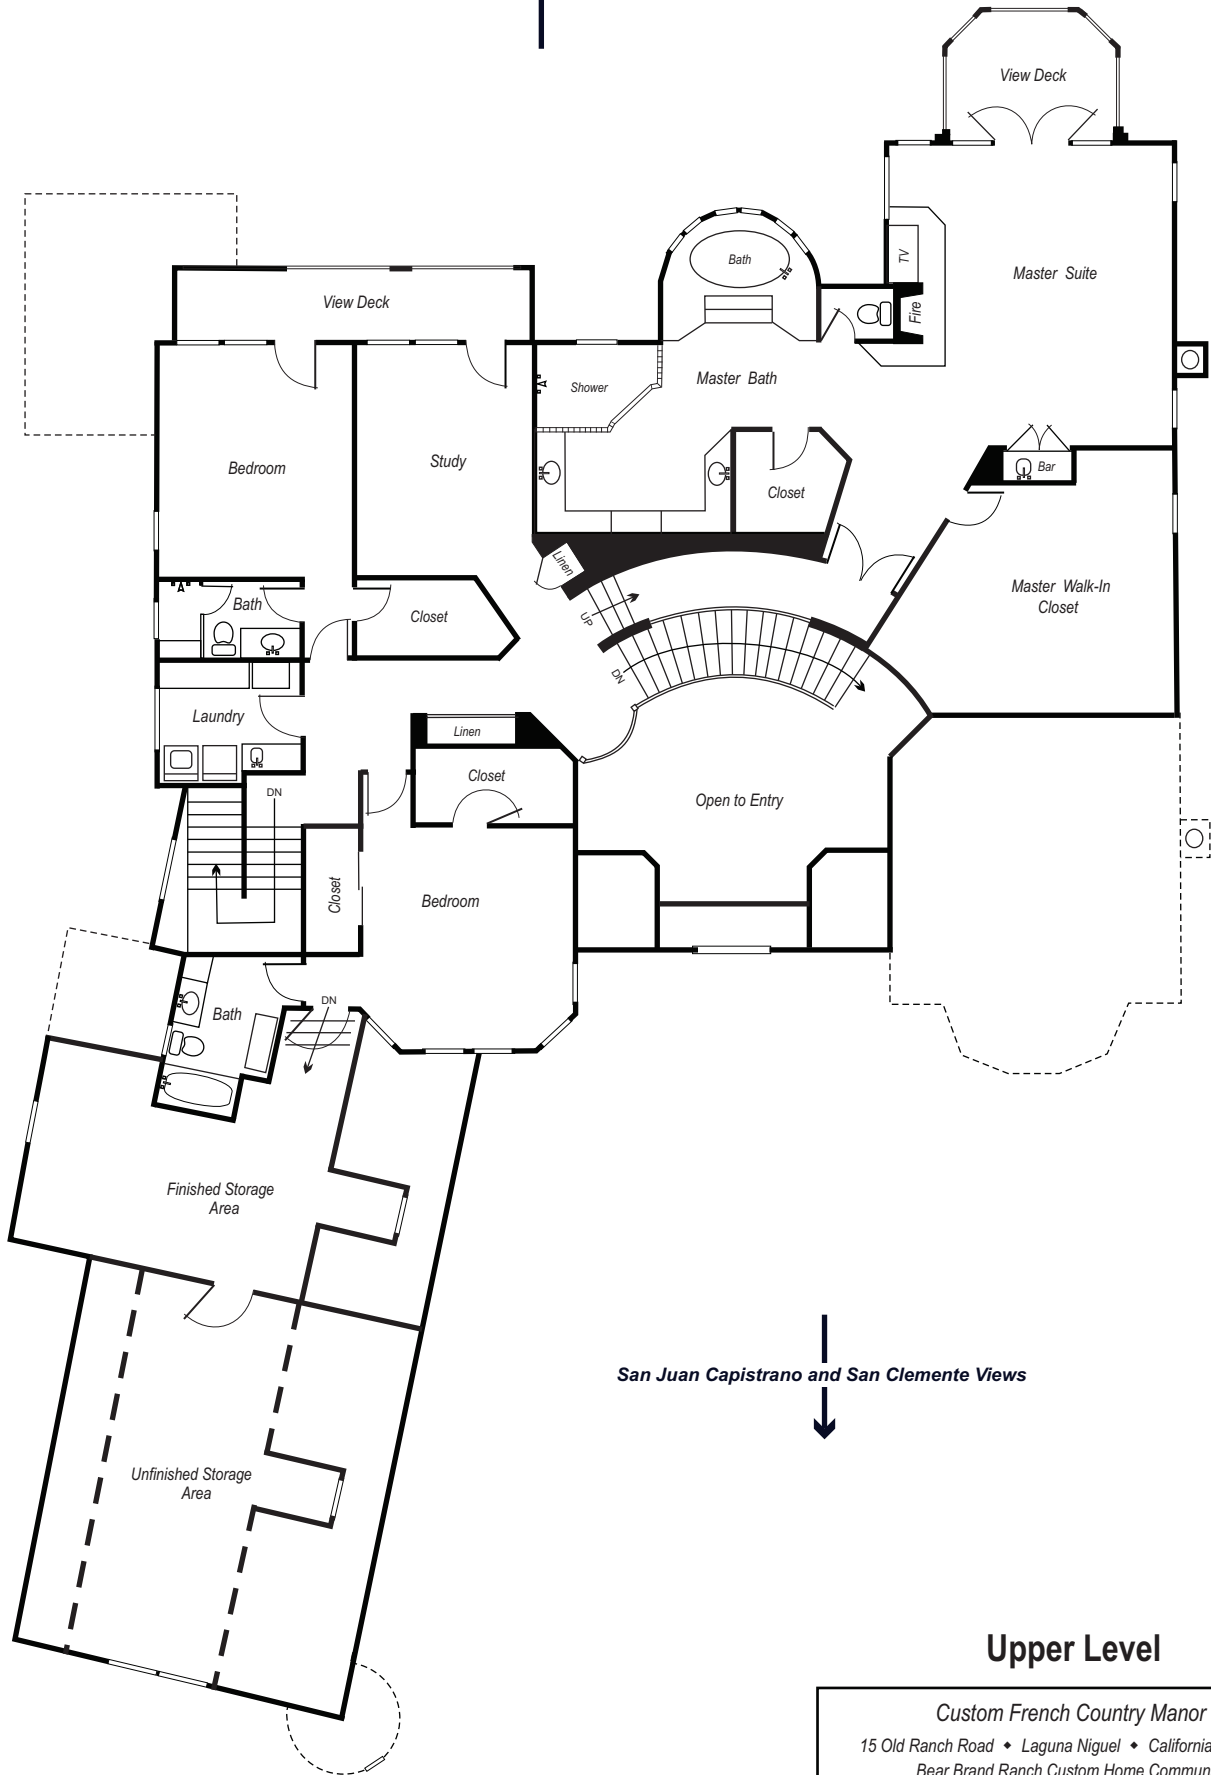

Catalina Island, San Clemente Island and Coastal Views

San Juan Capistrano and San Clemente Views

Upper Level

Custom French Country Manor
15 Old Ranch Road • Laguna Niguel • California • 92677
Bear Brand Ranch Custom Home Community
6,431 Sq/Ft Custom Home • 24,444 Sq/Ft Custom Estate Lot
All information is subject to errors, omissions and/or change without notice