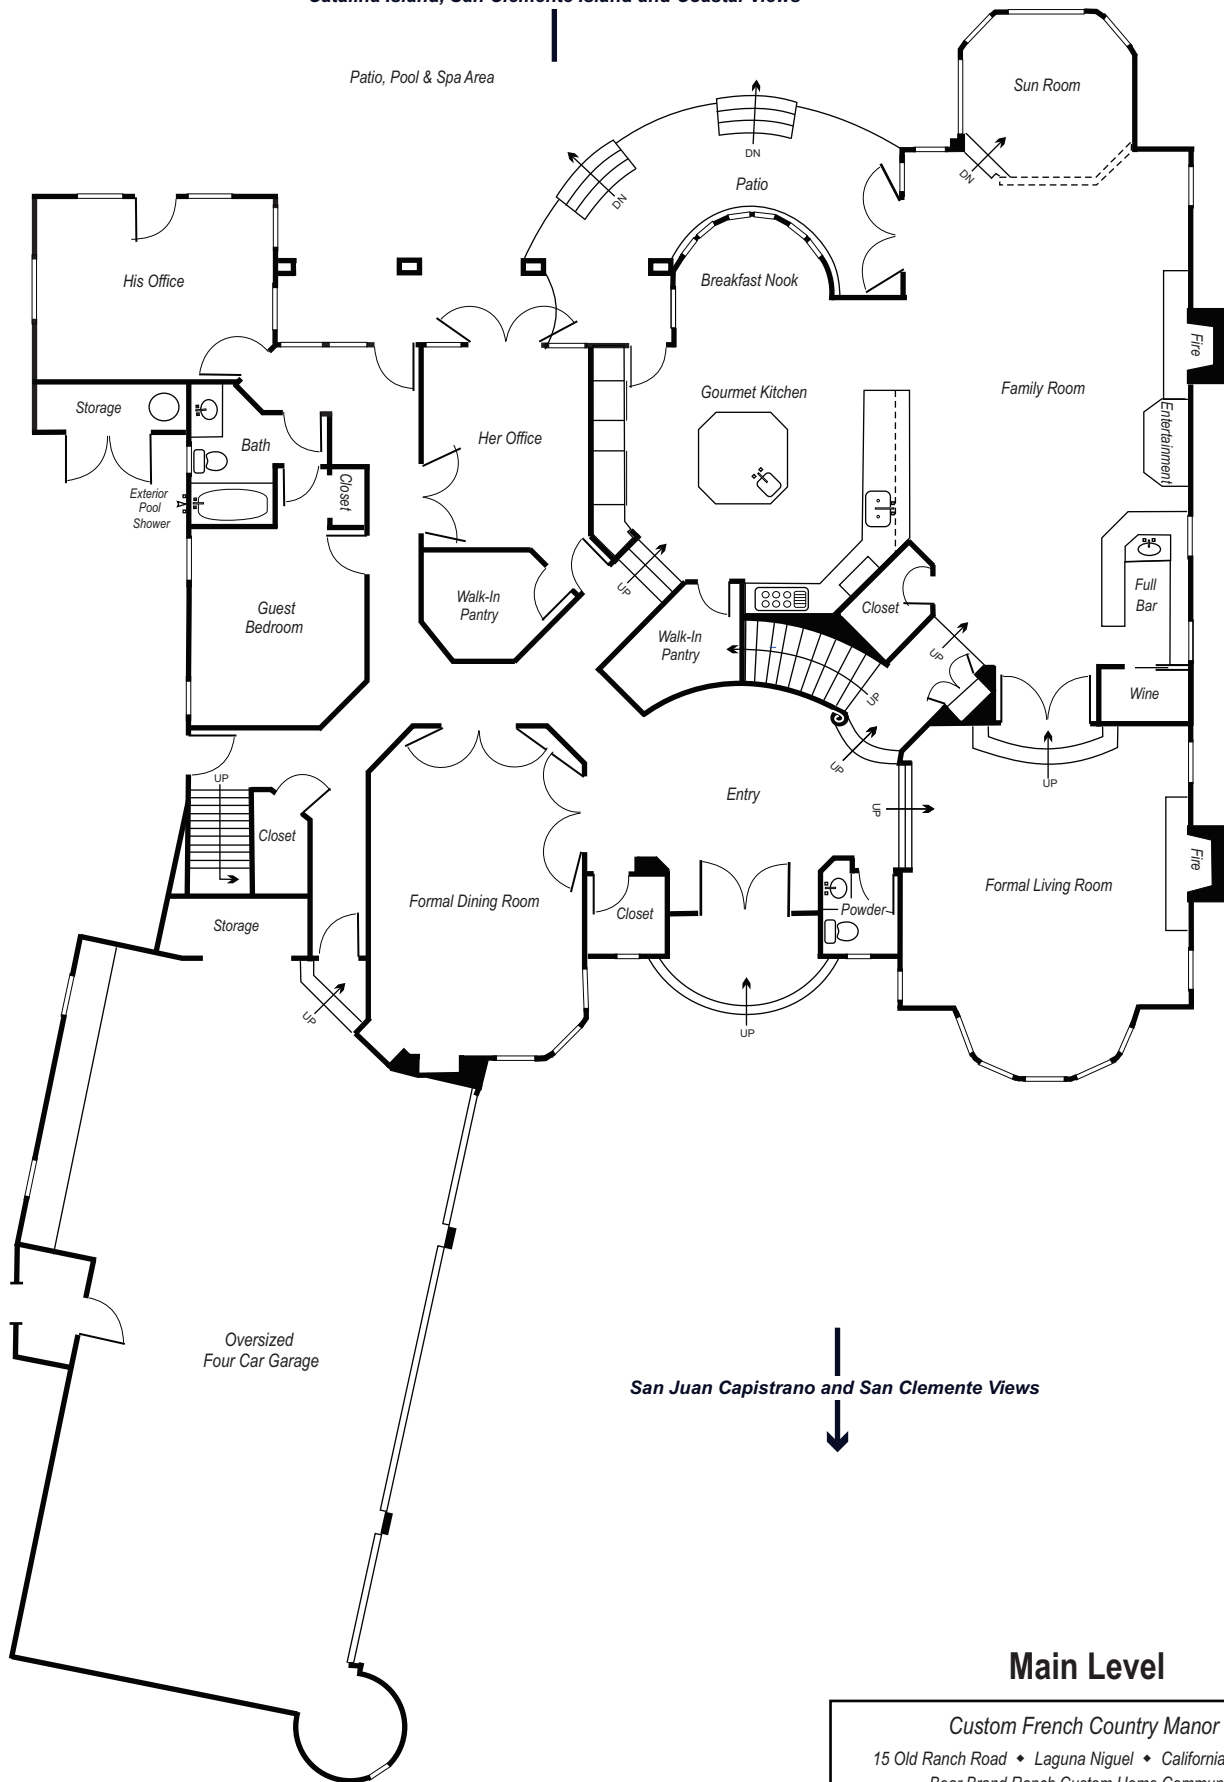

Catalina Island, San Clemente Island and Coastal Views

Patio, Pool & Spa Area

San Juan Capistrano and San Clemente Views

Main Level

Custom French Country Manor
15 Old Ranch Road • Laguna Niguel • California • 92677
Bear Brand Ranch Custom Home Community
6,431 Sq/Ft Custom Home • 24,444 Sq/Ft Custom Estate Lot
All information is subject to errors, omissions and/or change without notice